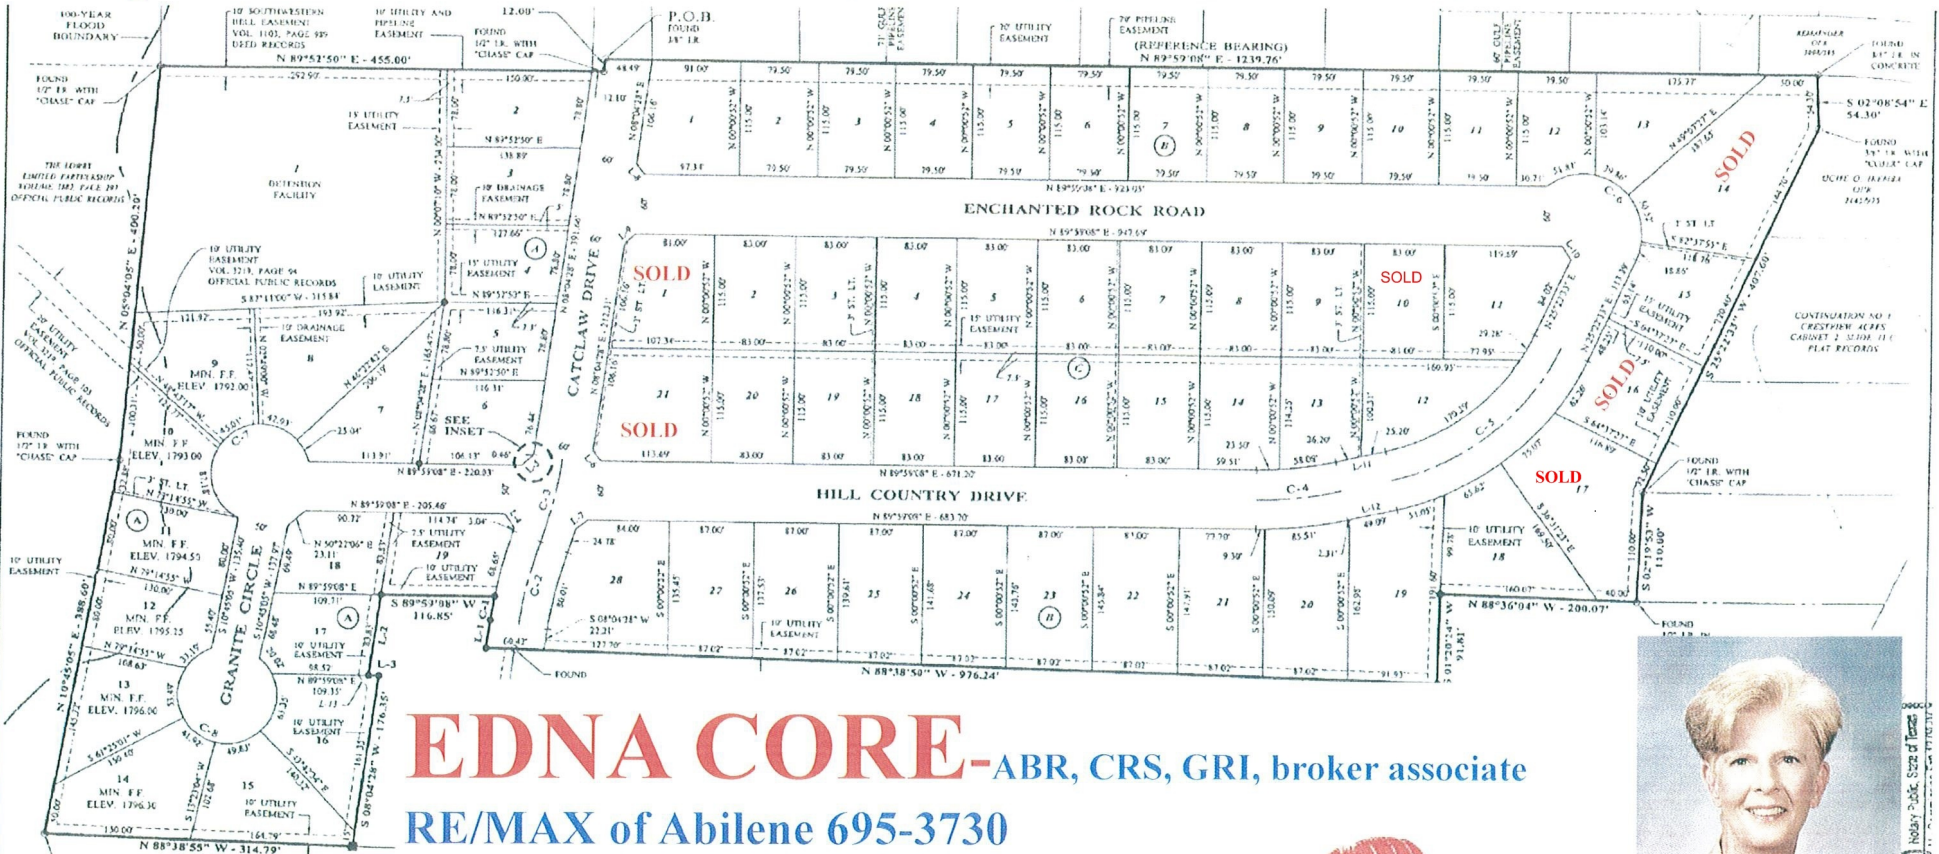

Grey Stone Estates

Beautiful Cul-de-Sac Home Sites

Views-Wylie schls

1600 sq ft minimum

28,000-31,000 (corner lots)

building discounts

EDNA CORE-ABR, CRS, GRI, broker associate

RE/MAX of Abilene 695-3730